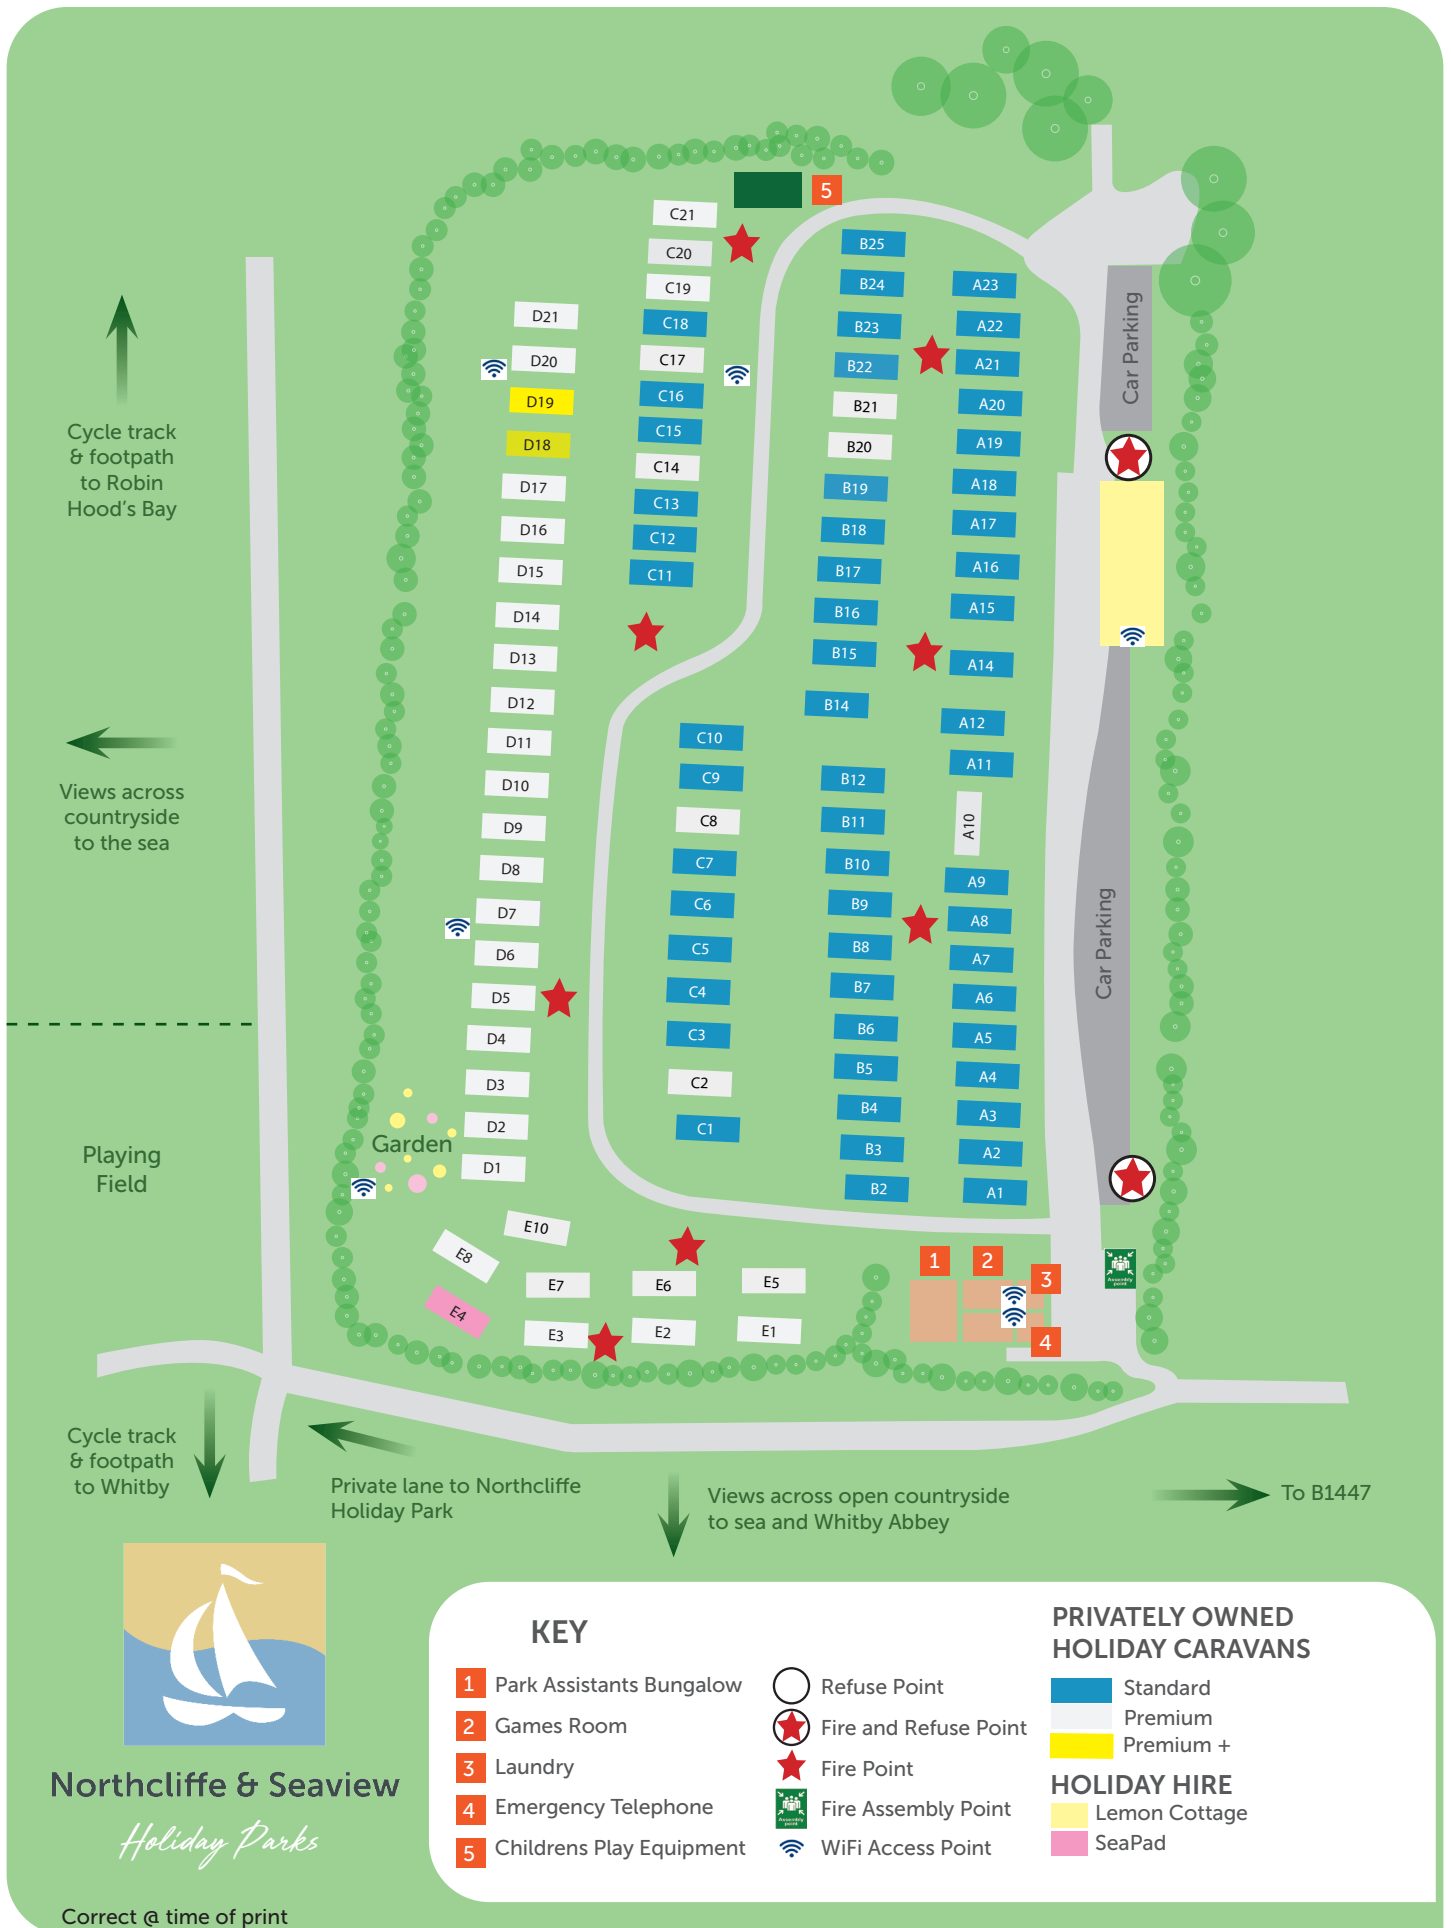

Northcliffe Holiday Park Map (Not to scale)

Northcliffe & Seaview Holiday Parks

KEY

- 1 Reception & Emergency Telephone
- 2 Electric Vehicle charging points
- 3 Coast Bar & Bistro & Alfresco Dining Area
- 4 Recycling Centre
- 5 Visitors Car Park
- 6 Laundry
- 7 Play park for 3-6 year olds
- 8 Play park for 7-14 year olds
- 9 Outdoor Gym
- 10 Grass play area with football pitches
- 11 Woodys Crazy Golf
- 12 Outdoor Games Area
- K3 Park Assistants Caravan
- Refuse point
- ★ Fire and Refuse point
- ★ Fire point
- 🏠 Fire Assembly Point
- 📶 WiFi Access Point

SEASONAL TOURING

- 13 Touring Facilities:-
Showers
Toilets
Dishwashing
Elsan Disposal Point

- 🗑 Drinking water & waste water disposal

PITCH TYPES

Seasonal Touring

- 14 Premium
- 15 Premium Plus

Privately Owned Holiday Caravans

- Standard
- Premium
- Premium Plus
- Holiday Hire Caravans

Seaview Holiday Park Map *(Not to scale)*

Cycle track & footpath to Robin Hood's Bay

Views across countryside to the sea

Playing Field

Cycle track & footpath to Whitby

Private lane to Northcliffe Holiday Park

Views across open countryside to sea and Whitby Abbey

To B1447

KEY

- 1 Park Assistants Bungalow
- 2 Games Room
- 3 Laundry
- 4 Emergency Telephone
- 5 Childrens Play Equipment