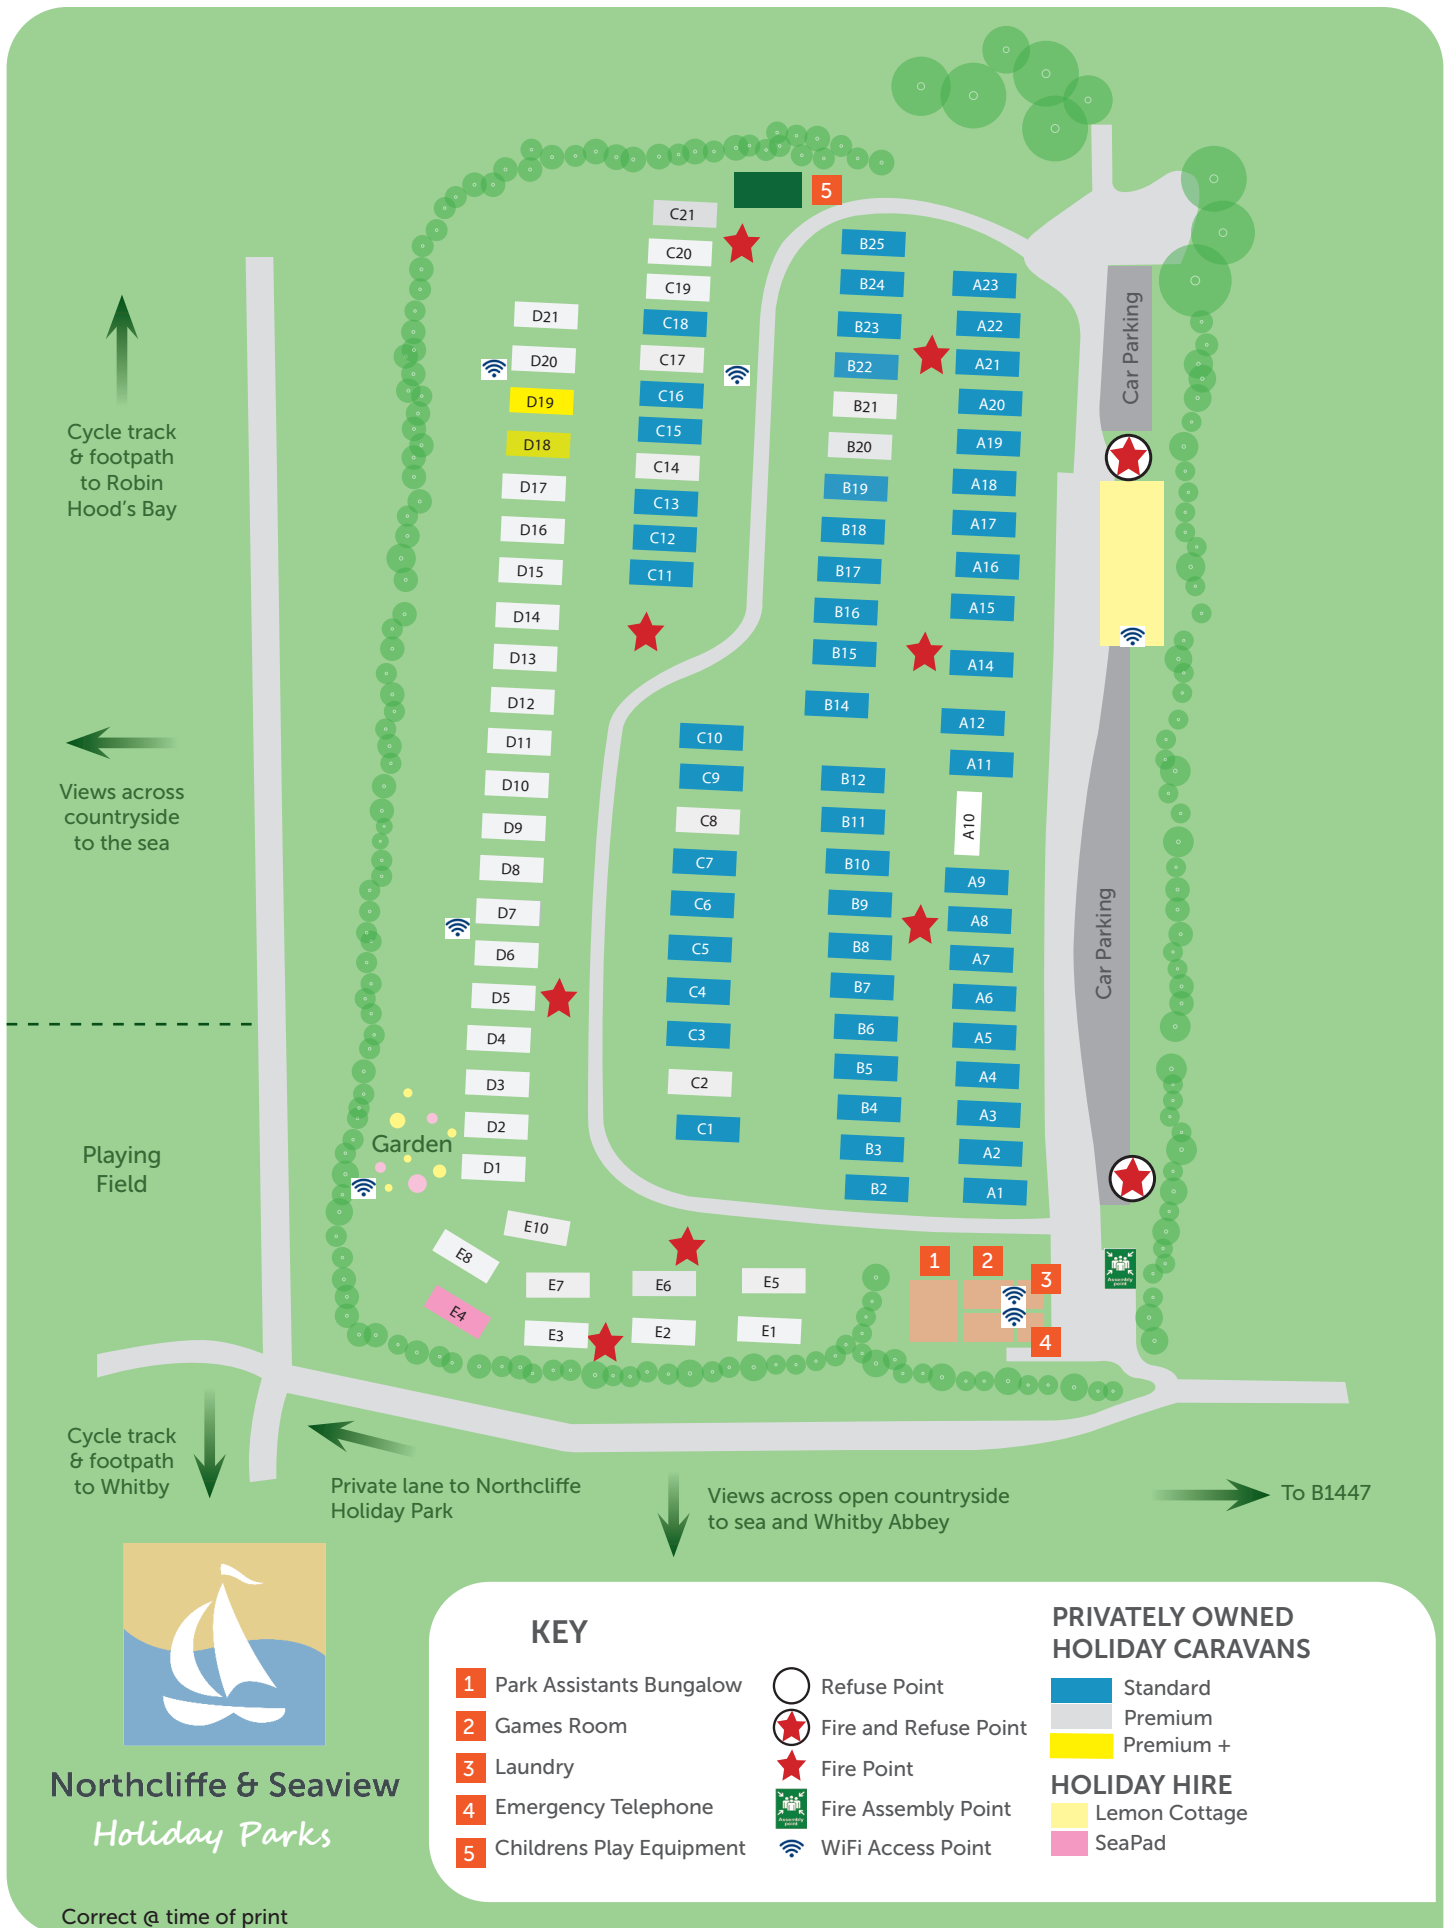

Northcliffe Holiday Park Map (Not to scale)

Northcliffe & Seaview Holiday Parks

KEY

- 1 Reception & Emergency Telephone
- 2 Park Assistants Caravan
- 3 Coast Bar & Bistro & Alfresco Dining Area
- 4 Recycling Centre
- 5 Visitors Car Park
- 6 Laundry
- 7 Play park for 3-6 year olds
- 8 Play park for 7-14 year olds
- 9 Outdoor Gym
- 10 Grass play area with football pitches
- 11 New for 2018 - Outdoor Games Area
- Refuse point
- ★ Fire and Refuse point
- ★ Fire point
- 🚒 Fire Assembly Point
- 📶 WiFi Access Point

SEASONAL TOURING

- 12 Touring Facilities:-
Showers
Toilets
Dishwashing
Elsan Disposal Point

🗑 Drinking water & waste water disposal

PITCH TYPES

Seasonal Touring

- 13 Premium
- 14 Premium Plus

Privately Owned Holiday Caravans

- Standard
- Premium
- Premium Plus

Holiday Hire Caravans

- (2 bed) Luxury Holiday Caravans
- (3 bed) Luxury Holiday Caravans
- (2 bed) Super Luxury Holiday Caravans
- (3 bed) Super Luxury Holiday Caravans

Seaview Holiday Park Map (Not to scale)

Northcliffe & Seaview
Holiday Parks

Correct @ time of print